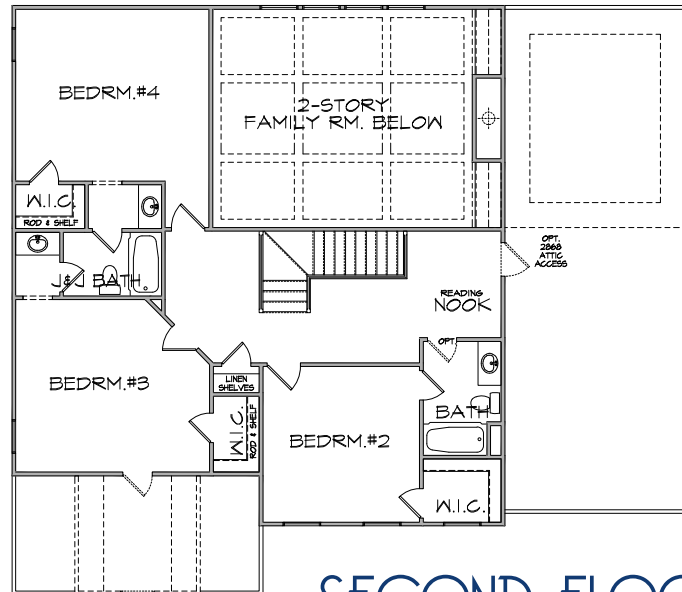

Heritage
GROUP HOMES

THE SYCAMORE

4 BR / 3 BATH / 3,183 sq.ft

ELEVATION A

ELEVATION B

Heritage
GROUP HOMES

THE SYCAMORE

4 BR / 3 BATH / 3,183 sq.ft