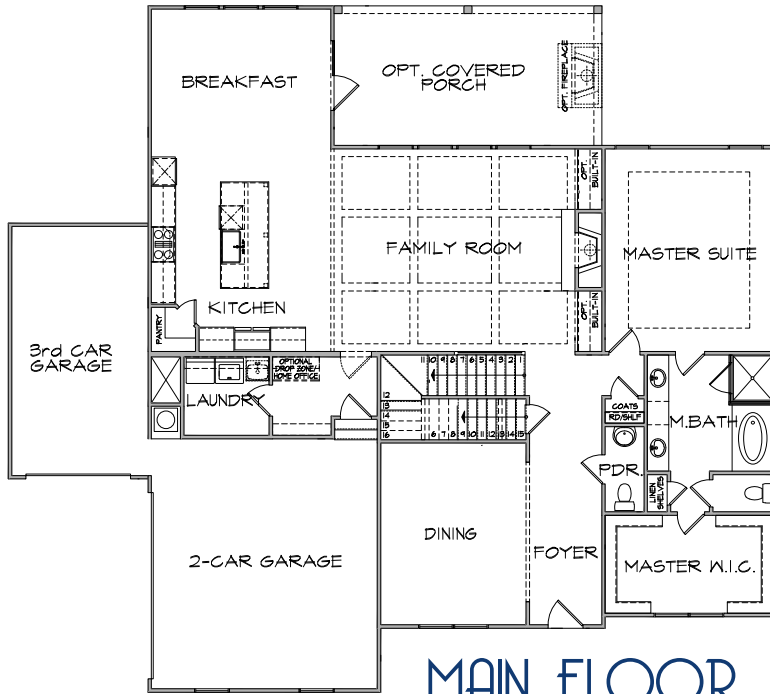

Heritage
GROUP HOMES

THE SYCAMORE

4 BR / 3 BATH / 3,183 sq.ft

ELEVATION A

ELEVATION B

Heritage
GROUP HOMES

THE SYCAMORE

4 BR / 3 BATH / 3,183 sq.ft