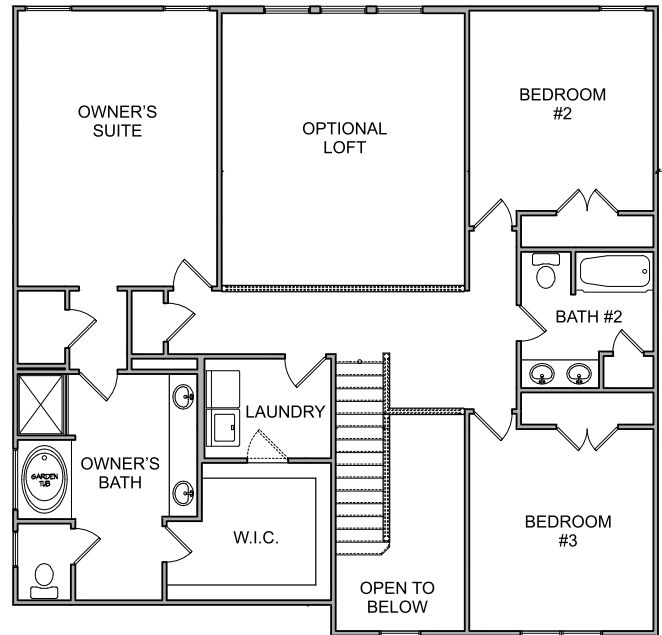

Heritage
GROUP HOMES

THE KIRKWOOD

4 BR / 3 BATH / 2,558-2,847 SQ.FT

ELEVATION A

ELEVATION B

FIRST FLOOR

SECOND FLOOR