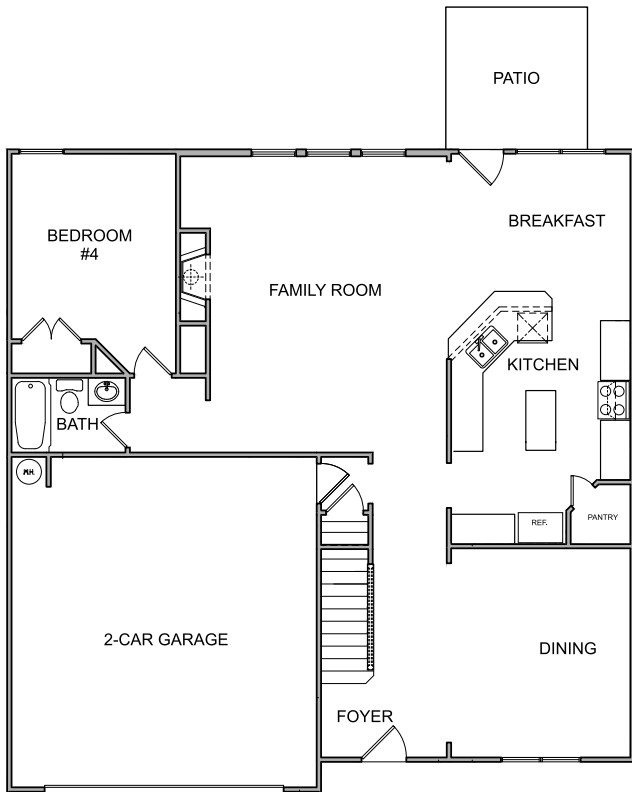

Heritage
GROUP HOMES

THE KIRKWOOD

4 BR / 3 BATH / 2,558-2,847 SQ.FT

ELEVATION A

ELEVATION B

FIRST FLOOR

SECOND FLOOR